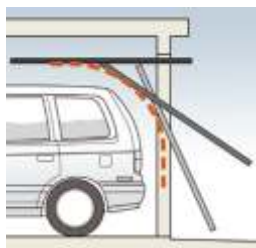

Security Fixings in a double line formation attach the door section firmly to the chassis

Side Shields eradicate finger trap and creating a much improved seal on each side

Reinforced glass plastic frame corners removing the need for welding, eliminating rusting corners.

Intergrated tracks allow the door to open fully into the garage without the need for internal tracking

Spring covers keep the spring unit concealed at all times.

The specially designed cantilivers system gives additional height inside the garage due to the higher radius during operation.