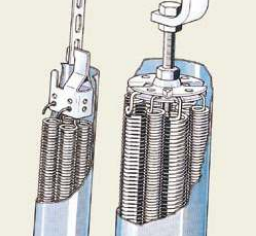

Security Fixings in a double line formation attach the door section firmly to the chassis

Side Shields eradicate finger trap and creating a much improved seal on each side

Reinforced glass plastic frame corners removing the need for welding, eliminating rusting corners.

Intergrated tracks allow the door to open fully into the garage without the need for internal tracking

Spring covers keep the spring unit concealed at all times.

The specially designed cantilivers system gives additional height inside the garage due to the higher radius during operation.

Multi-point base locking which is integral to the door frame, adding extra security.

No Cables, the door has multi spring counterbalance which is attached directly requiring less maintenance.

Automation Kit

Op20 doors can be upgraded to remote control operation by adding a simple to install automation kit.

Options

High security digital entry keypad allowing secure keyless entry via a four digit code.

Integrated battery back up pack, giving power operation even during a mains failure