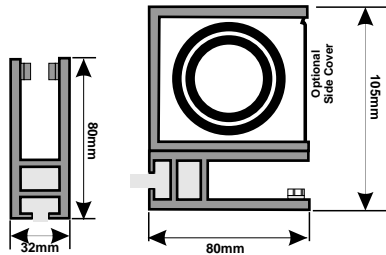

Please Refer To Your Pricing Booklet For All Relevant Prices

Order Value (List Price)

Build Options (List Price)

Total Order Value Inc Discount