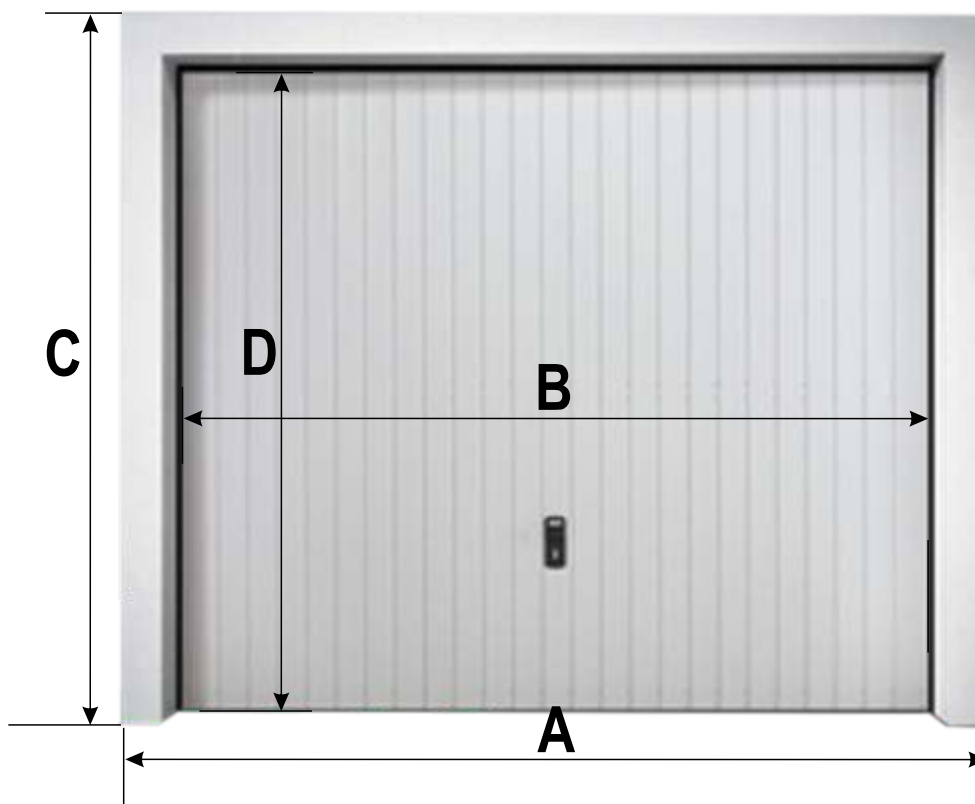

## In Stock Std Size Chassis

Door Dimensions Over 50mm Frame

A		B		C		D		Price
Width Over Frame	Drive Through Width	Height Over Frame	Drive Through Height	IMP	MM	IMP	MM	
IMP	MM	IMP	MM	IMP	MM	IMP	MM	£
7' 5 1/4	2266	7' 1 1/4	2166	6' 8 1/4	2039	6' 6 1/4	1989	£1,119
7' 5 1/4	2266	7' 1 1/4	2166	7' 2 3/8	2194	7 ft 3/8	2144	£1,208
7' 11 1/4	2419	7' 7 1/4	2319	6' 8 1/4	2039	6' 6 1/4	1989	£1,139
7' 11 1/4	2419	7' 7 1/4	2319	7' 2 3/8	2194	7 ft 3/8	2144	£1,260

## In Stock Std Size Chassis

A		B		C		D		Price £
Width Over Frame		Drive Through Width		Height Over Frame		Drive Through Height		
IMP	MM	IMP	MM	IMP	MM	IMP	MM	
7' 3 3/4	2227	6' 11 3/4	2127	6' 8 1/4	2039	6' 6 1/4	1989	£ 550
7' 3 3/4	2227	6' 11 3/4	2127	7' 2 3/8	2194	7 ft 3/8	2144	£ 565
7' 5 1/4	2266	7' 1 1/4	2166	6' 8 1/4	2039	6' 6 1/4	1989	£ 550
7' 5 1/4	2266	7' 1 1/4	2166	7' 2 3/8	2194	7 ft 3/8	2144	£ 565
7' 11 1/4	2419	7' 7 1/4	2319	6' 8 1/4	2039	6' 6 1/4	1989	£ 555
7' 11 1/4	2419	7' 7 1/4	2319	7' 2 3/8	2194	7 ft 3/8	2144	£ 603

Galvanised Frame Finished in White Dimensions 50mm x 50mm  
 Reinforced Chassis With insulated 77mm Profile