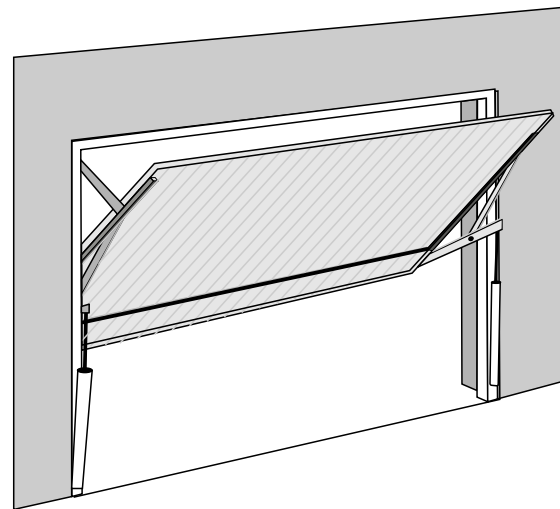

In Stock Std Size Chassis

Door Dimensions Over 50mm Frame

A		B		C		D		Price
Width Over Frame	Drive Through Width	Height Over Frame	Drive Through Height	IMP	MM	IMP	MM	
IMP	MM	IMP	MM	IMP	MM	IMP	MM	£
7' 5 1/4	2266	7' 1 1/4	2166	6' 8 1/4	2039	6' 6 1/4	1989	£1,119
7' 5 1/4	2266	7' 1 1/4	2166	7' 2 3/8	2194	7 ft 3/8	2144	£1,208
7' 11 1/4	2419	7' 7 1/4	2319	6' 8 1/4	2039	6' 6 1/4	1989	£1,139
7' 11 1/4	2419	7' 7 1/4	2319	7' 2 3/8	2194	7 ft 3/8	2144	£1,260

Galvanised Frame Finished in White Dimensions 50mm x 50mm
Reinforced Chassis With insulated 77mm Profile

- White RAL 9016
- Brown RAL 8080
- Burgundy RAL 3003
- Green RAL 6005
- Black RAL 9005
- Dark Blue RAL 5013
- Grey RAL 7035
- Anthracite RAL 7016
- Dark Green RAL 6009
- Beige BS 08B17
- Light Ivory RAL 1015
- Silver RAL 9006
- Teak
- Mid Oak (Cost option)
- **Foil Colour Options**
- Golden Oak
- Mahogany
- Rosewood
- Dark Oak
- Fir Green
- Beech
- Poppy Red